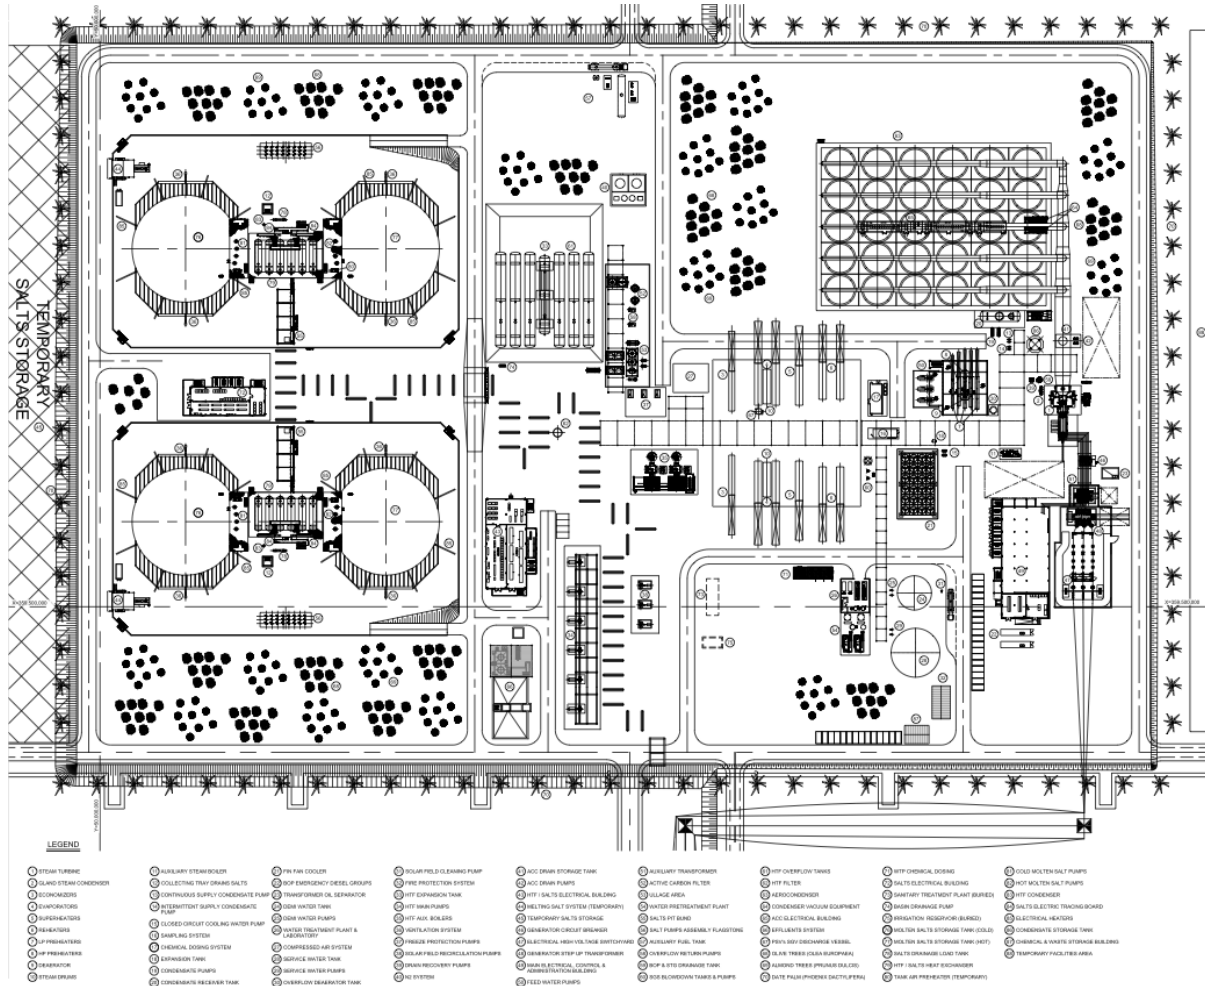

NOORo II CSP Plant, Ouarzazate, Morocco

NTS Annex

ACWA Power

March 2015

ANNEX 1

CSP Location

ANNEX 2

CSP Layout

ANNEX 3

CSP Power Island

ANNEX 4

Site Images

Sparsely vegetated plateau

Chaaba running through the site

Canyon to the west of the site

ANNEX 5