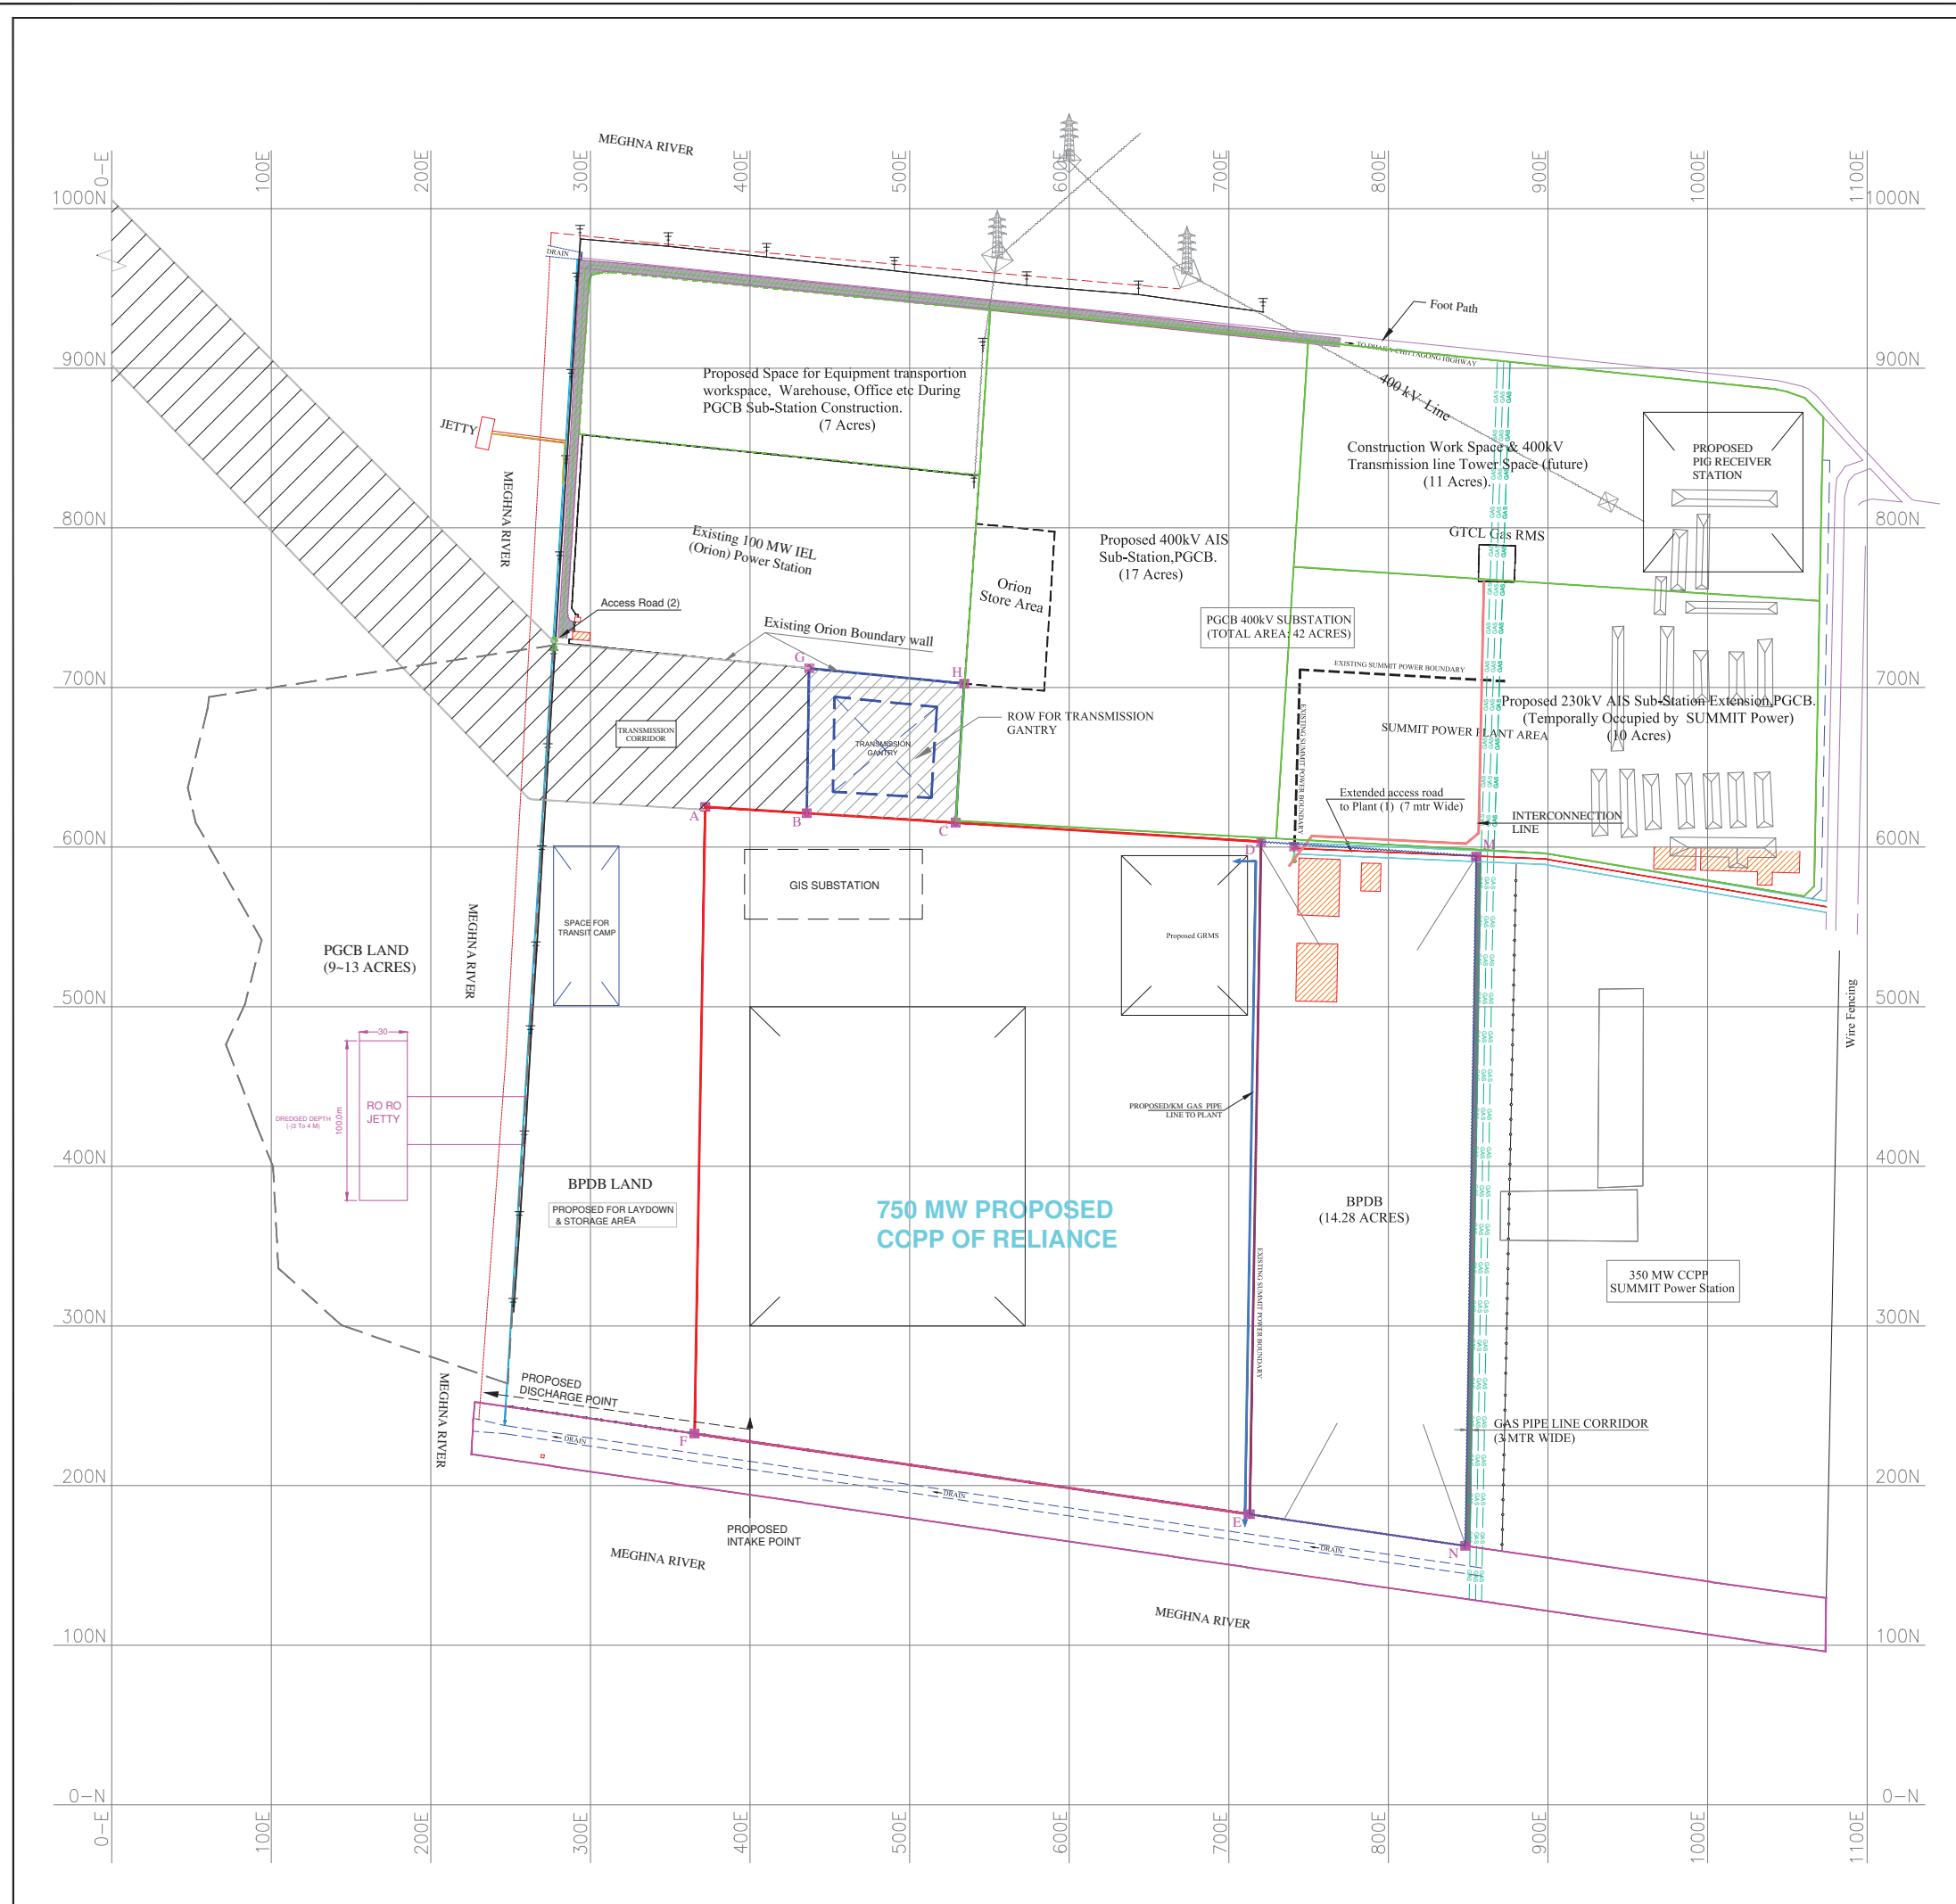

Annexures

Annexure-1
Project Location

**RELIANCE POWER PROJECT
AT- MEGHNAGHAT , BANGLADESH**

LEGENDS

SYMBOL	DESCRIPTION
	PROPOSED PLOT BOUNDARY
	TIN SHED BOUNDARY
	COMPOUND WALL
	PARAPET WALL
	FENCING
	ROAD
	EXISTING STRUCTURE
	RIVER/NALLA EDGE
	DRAIN EDGE
	ELECTRIC POLE
	HIGH TENSION LINE
	TRANSMISSION TOWER
	TOE LINE
	GATE